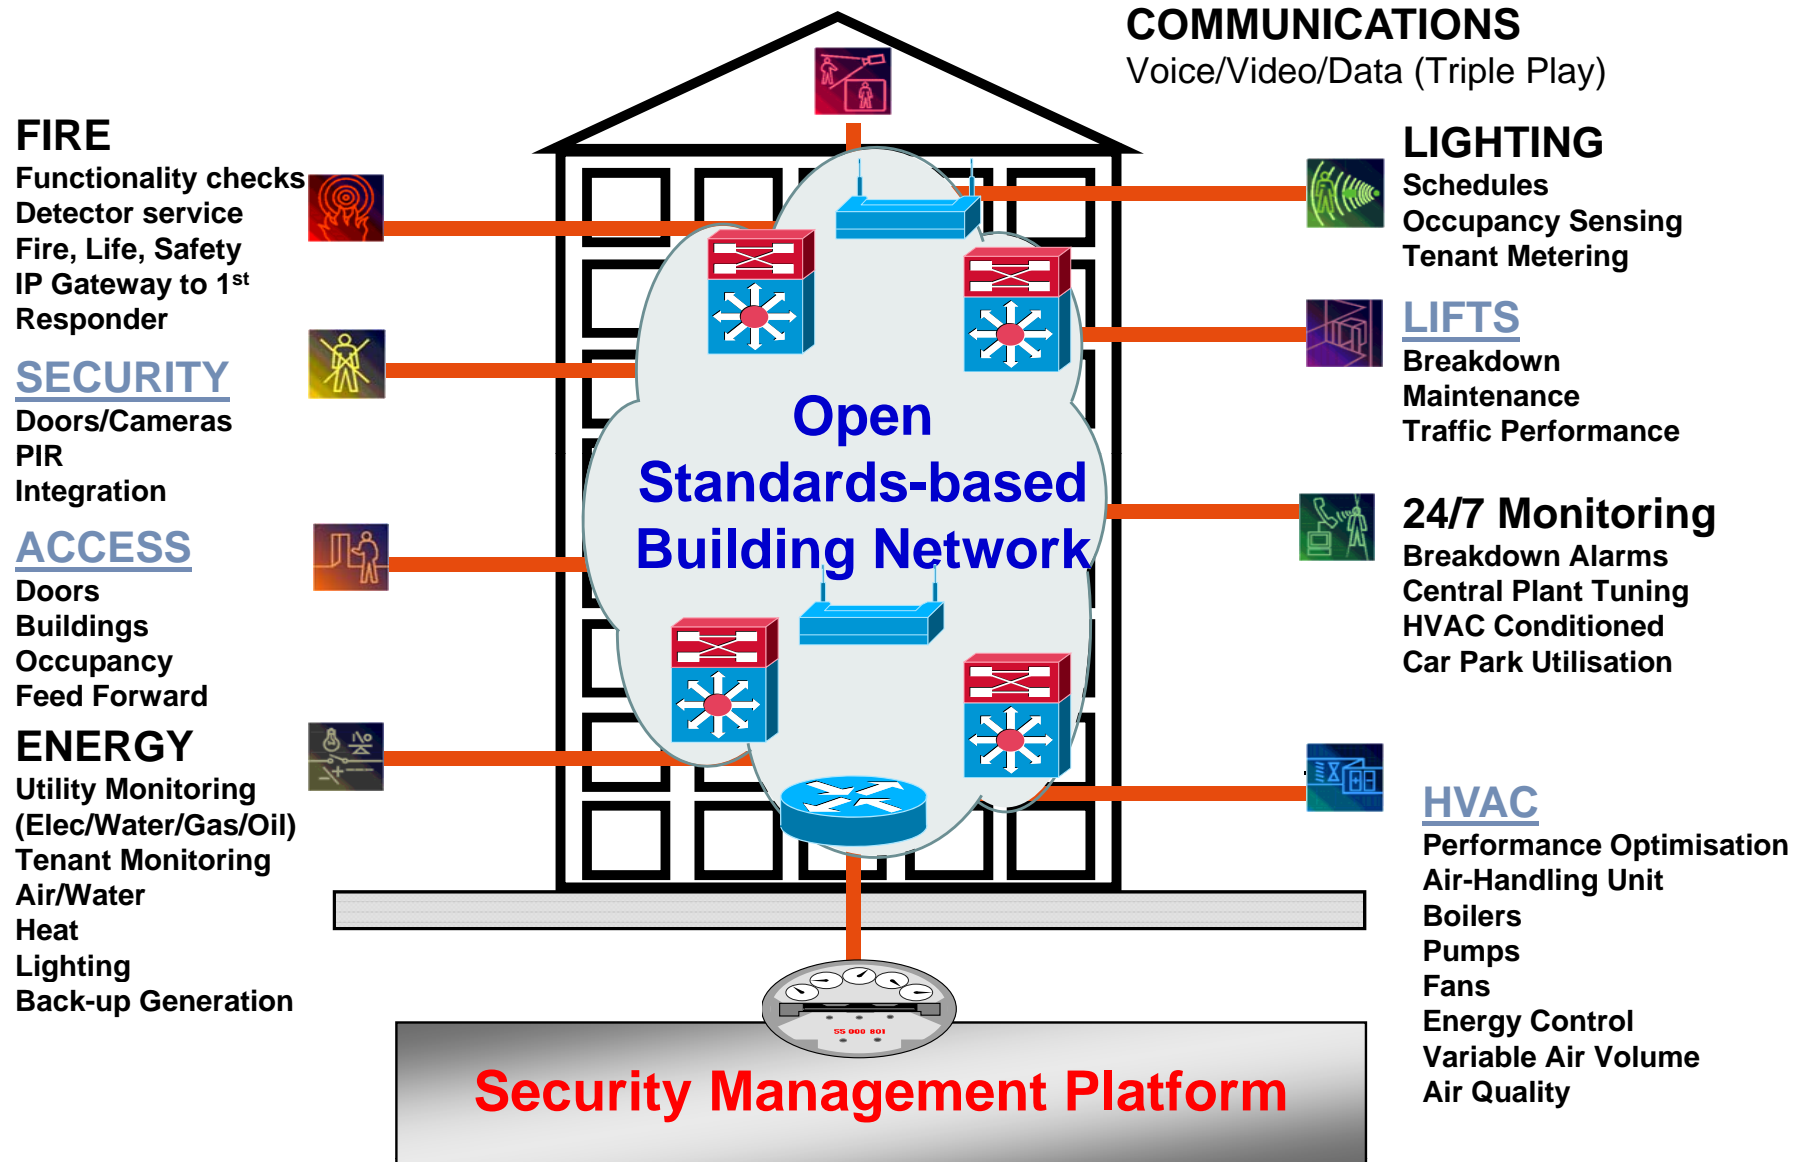

Industrial technology

Consumer goods and building technology

Integrate cloud to construct a seamless security network

IVA - Intelligent Video Analysis

H.264 Compression

HD LCD Monitors

UML-422-90 42"

UML-262-90 26"

HD Moving Cameras

AutoDome 800
1080p

AutoDome Jr HD
1080p

HD Fixed Cameras

NDN-921 Dinion HD 720p

NBN-832 Dinion HD 1080p

NDC-265 HD 720p

HD ONVIF & VideoSDK

HD Software

BVMS v2.20

BRS

BVC

HD Recording

iSCSI 2000

iSCSI 1400

iSCSI 1200

Forensic Search

Integrated Cloud Network

125  **Bosch**
Years 1886–2011

Thank you !